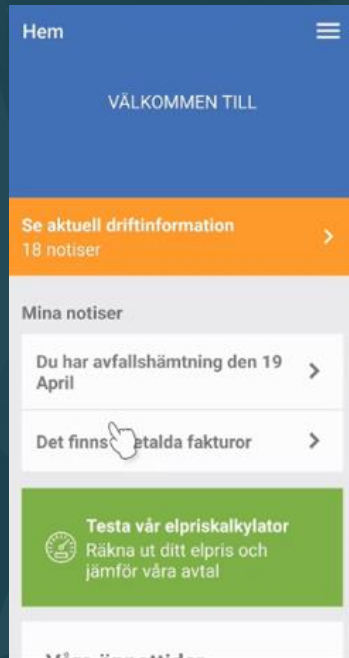

Selvbetjeningsportal og app til Xellent

- En verden af web-ap'ier.
- Kunde app - eksempler fra svensk kunde.

- [Selvbetjeningsportal til D365](#)