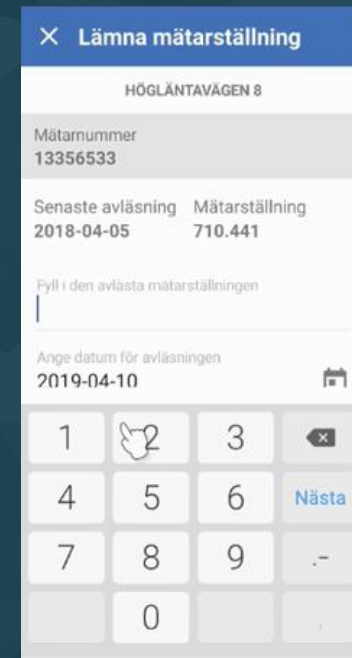

Selvbetjeningsportal og app til Xellent

- En verden af web-ap'ier.
- Kunde app - eksempler fra svensk kunde.

- [Selvbetjeningsportal til D365](#)